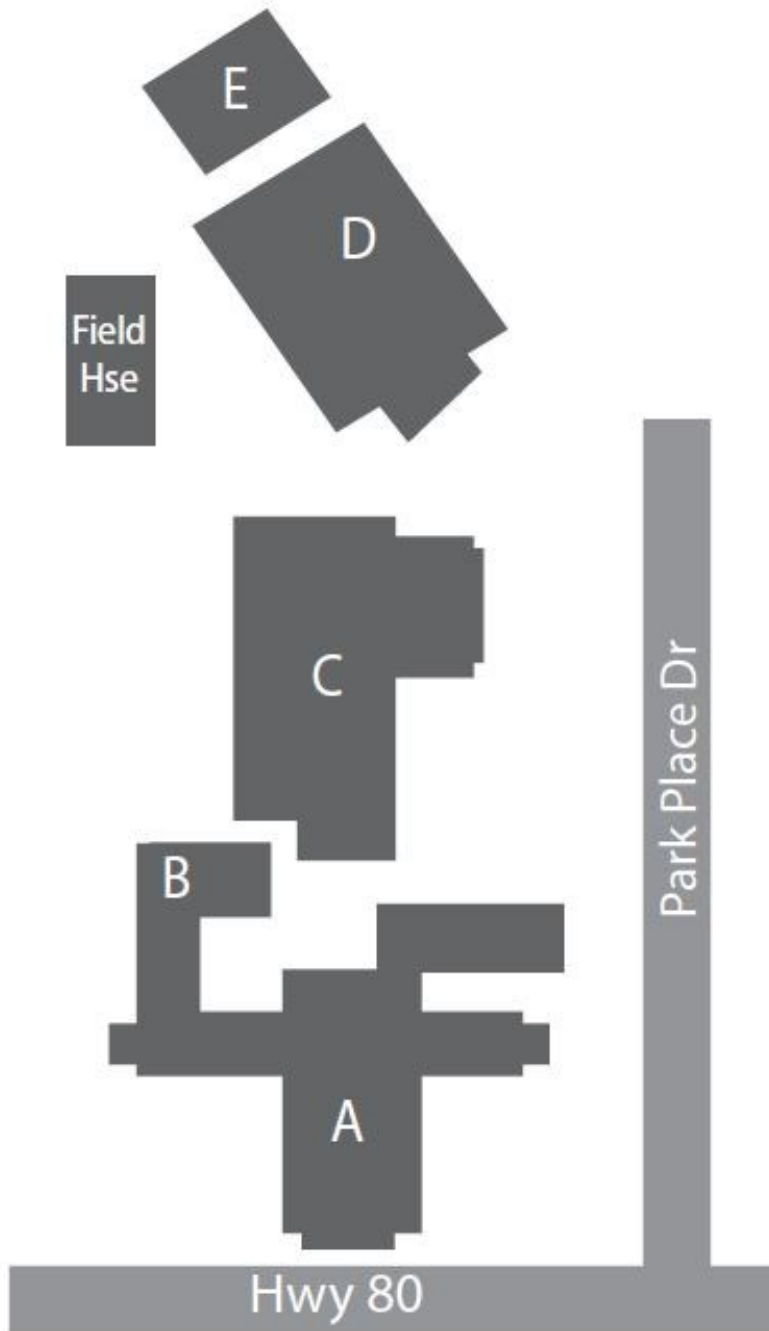

PPBC CAMPUS

Weekly Schedule

Sunday

7:45 a.m., 9:00 a.m., 10:30 a.m. Sunday School
 9:00 a.m., 10:30 a.m. Worship Service

Wednesday

6:00 p.m. Around the World with KoKo (K3-K5)
 Notes & Nations (1st-6th)
 Student Worship (7th-12th)
 6:00 p.m. Prayer & Bible Study
 7:00 p.m. College Bible Study

Park Place
 BAPTIST CHURCH

**CAMPUS
 DIRECTORY**

1st Floor

Bldg C

1st Floor

2nd Floor

Bldg E

2nd Floor